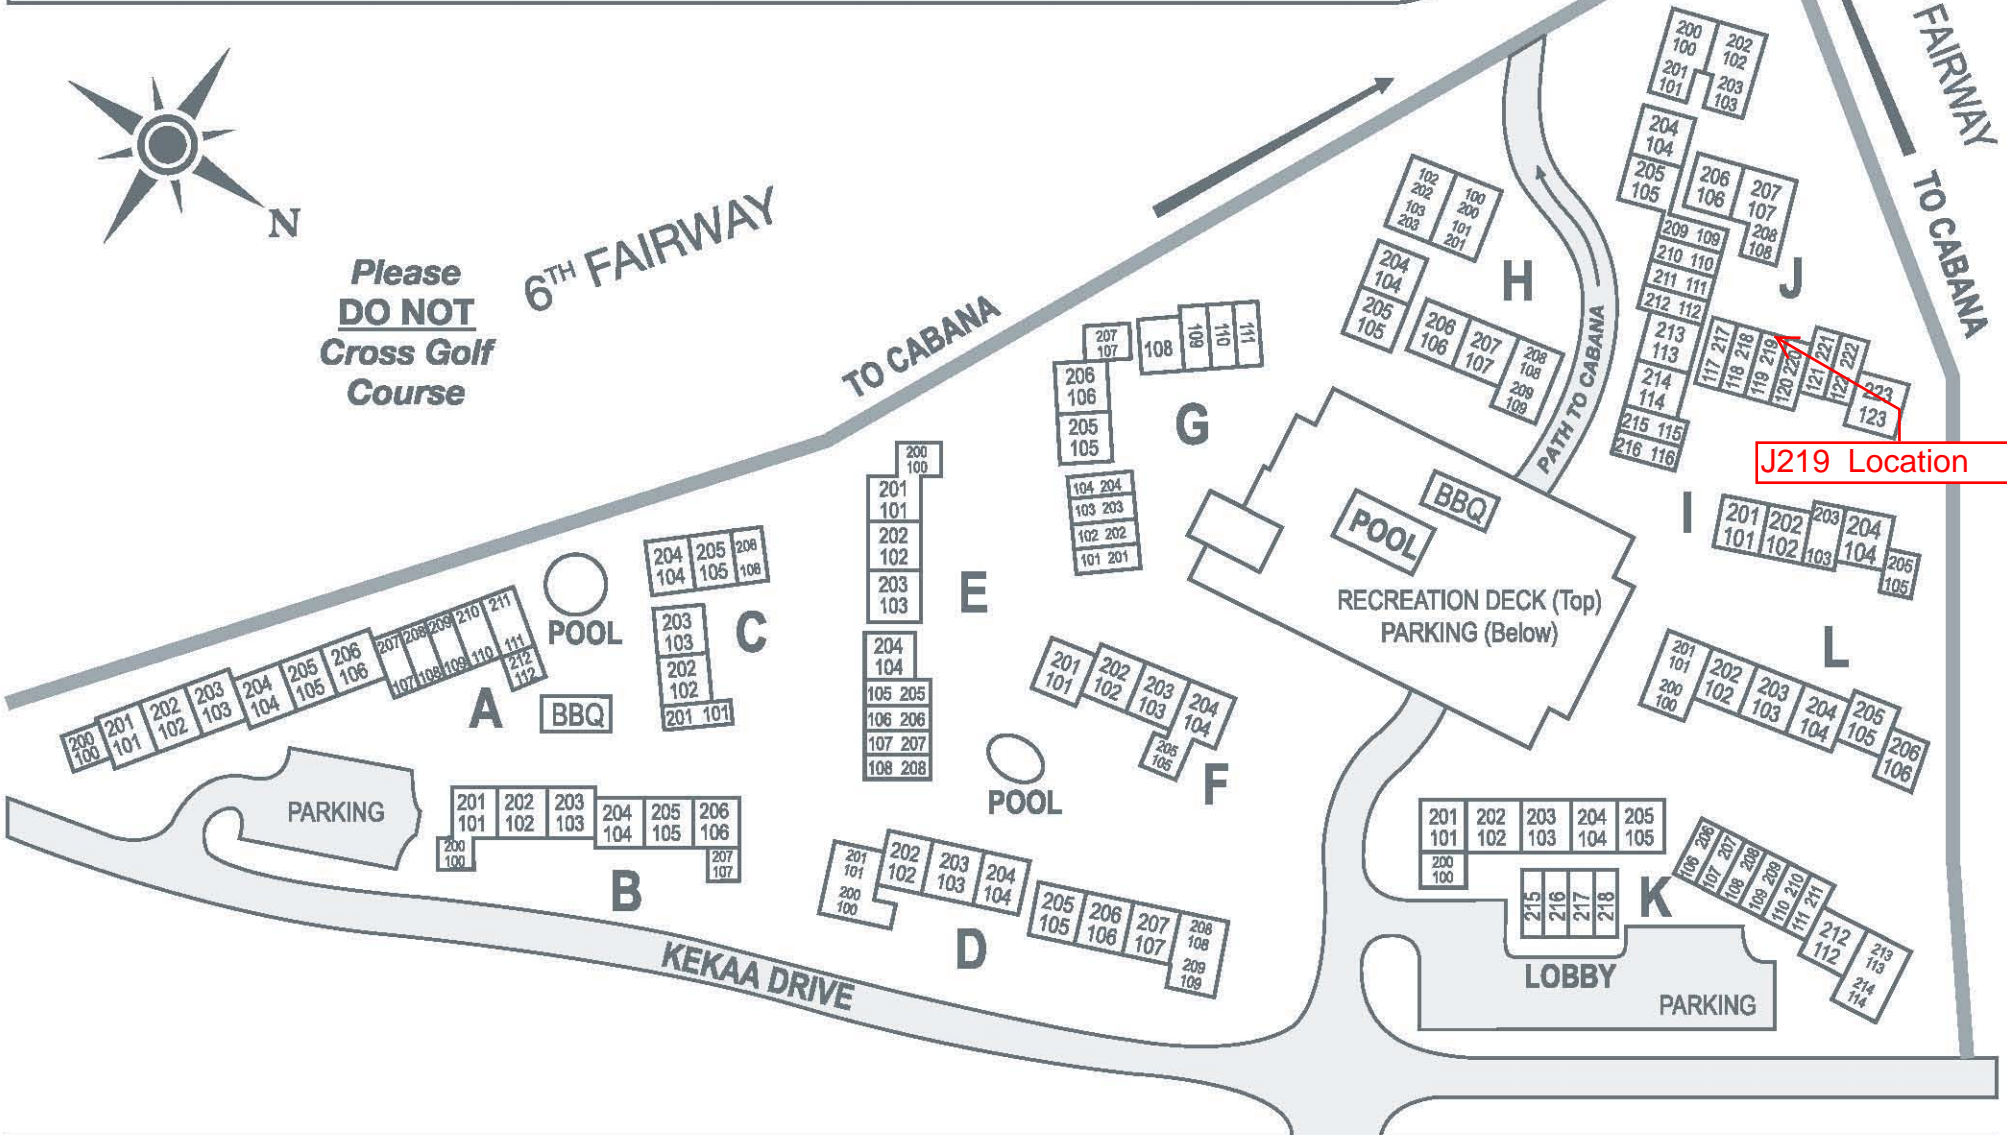

BEACH • OCEAN

Maui Marriott

Kaanapali Alii

Westin Maui Hotel

Whaler's Village Shops & Restaurant

The Whaler on Kaanapali Beach

Kaanapali Beach Hotel

Sheraton Maui
BLACK ROCK KEKAA ROCK

BEACH CABANA

Please DO NOT Cross Golf Course

FITNESS CENTER & TENNIS

KAANAPALI PARKWAY

Please DO NOT Cross Golf Course

6TH FAIRWAY

TO CABANA

4TH FAIRWAY TO CABANA

J219 Location

TO LAHAINA TOWN

HIGHWAY 30

TO KAPALUA